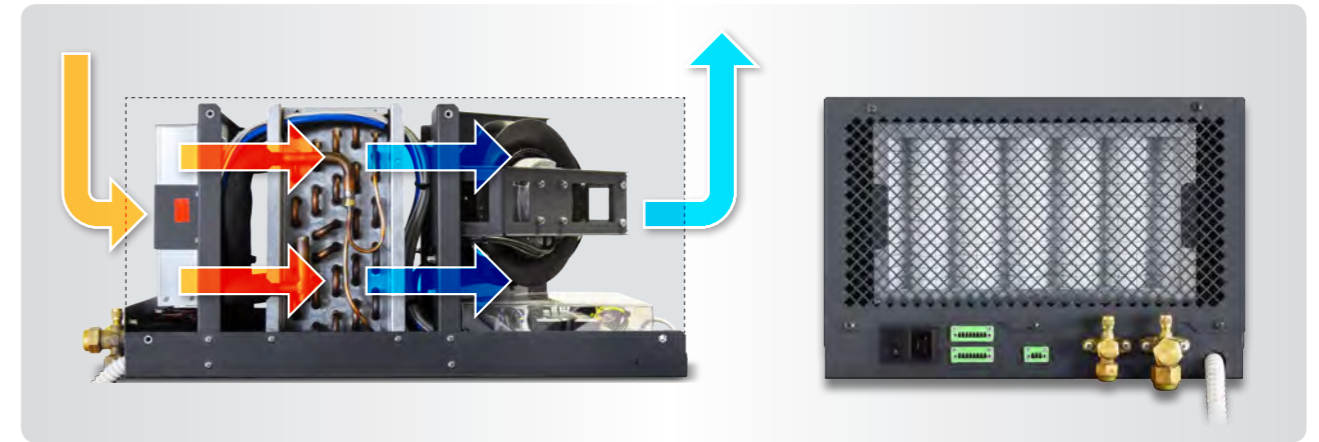

*@2m ii henhold til UNI EN 3744

**1 udedel i drift

MINI RACK COOLER FOR HIGH DENSITY SYSTEMS

MRAC

3.6 - 7.3 kW

MRAC

MINI RACK COOLER KØLING SERVER & SWITCHES

- MRAC KAN INSTALLERES I ALLE 19" RACK

- SMALL DIMENSIONS: MRAC IS AS HIGH AS 7 RACK UNITS

- MRAC'S FANS ARE EXCLUSIVELY WITH EC MOTORS

ELECTRONICALLY COMMUTATED FANS

- HIGHEST REDUNDANCY WITH THE 2 MOTOCONDENSING UNIT SOLUTION

- MRAC IS SUITABLE FOR IN-RACK AIR CONDITIONING

MRAC is the right choice to cool 19" racks which need a close temperature control and a 24h/24 operation. They come in split execution with an outdoor motocondensing R410A unit, from 3.6 up to 7.3 kW. MRAC is controlled by a dedicated software and can be connected in a LAN (up to 16 units). The main controller can be linked to an automatic system for door opening in case of alarm.

- » High efficiency cooling coil with hydrophilic treatment and structure made of aluminium
- » Brushless DC inverter driven compressor available for the 7 kW unit
- » Electrical and microprocessor quick connections
- » Low outdoor temperature version available
- » AISI 430 stainless steel drain pan
- » Refrigerant connections on bottom
- » Completely insulated panels
- » G3 air filter
- » Colour RAL 7016