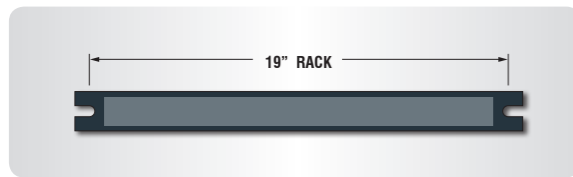

*@2m ii henhold til UNI EN 3744

**1 udedel i drift

MINI RACK COOLER FOR HIGH DENSITY SYSTEMS

MRAC

3.6 - 7.3 kW

MRAC

MINI RACK COOLER KØLING SERVER & SWITCHES

- MRAC KAN INSTALLERES I ALLE 19" RACK

- SMALL DIMENSIONS: MRAC IS AS HIGH AS 7 RACK UNITS

- MRAC'S FANS ARE EXCLUSIVELY WITH EC MOTORS

ELECTRONICALLY COMMUTATED FANS

- HIGHEST REDUNDANCY WITH THE 2 MOTOCONDENSING UNIT SOLUTION

- MRAC IS SUITABLE FOR IN-RACK AIR CONDITIONING