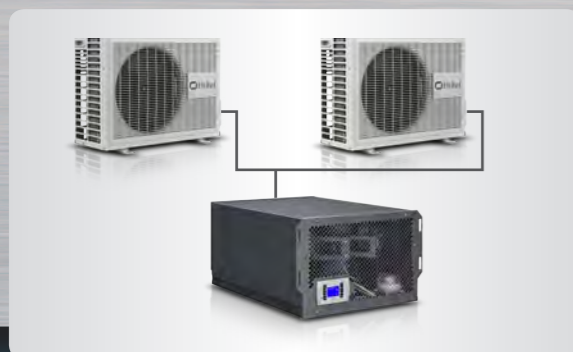

*@2m ii henhold til UNI EN 3744

**1 udedel i drift

MINI RACK COOLER FOR HIGH DENSITY SYSTEMS

MRAC

3.6 - 7.3 kW

MRAC

MINI RACK COOLER KØLING SERVER & SWITCHES

- MRAC KAN INSTALLERES I ALLE 19" RACK

- SMALL DIMENSIONS: MRAC IS AS HIGH AS 7 RACK UNITS

- MRAC'S FANS ARE EXCLUSIVELY WITH EC MOTORS

ELECTRONICALLY COMMUTATED FANS

- HIGHEST REDUNDANCY WITH THE 2 MOTOCONDENSING UNIT SOLUTION

- MRAC IS SUITABLE FOR IN-RACK AIR CONDITIONING

MRAC is the right choice to cool 19" racks which need a close temperature control and a 24h/24 operation. They come in split execution with an outdoor motocondensing R410A unit, from 3.6 up to 7.3 kW. MRAC is controlled by a dedicated software and can be connected in a LAN (up to 16 units). The main controller can be linked to an automatic system for door opening in case of alarm.